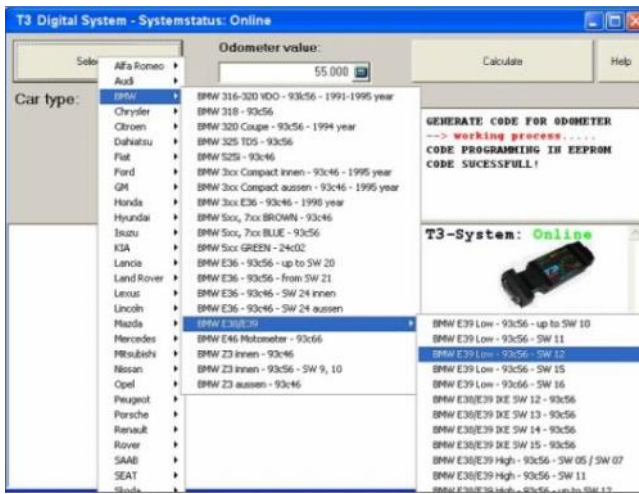

ODOMETER MODUL (1 from 8 possible Softwaremodules)